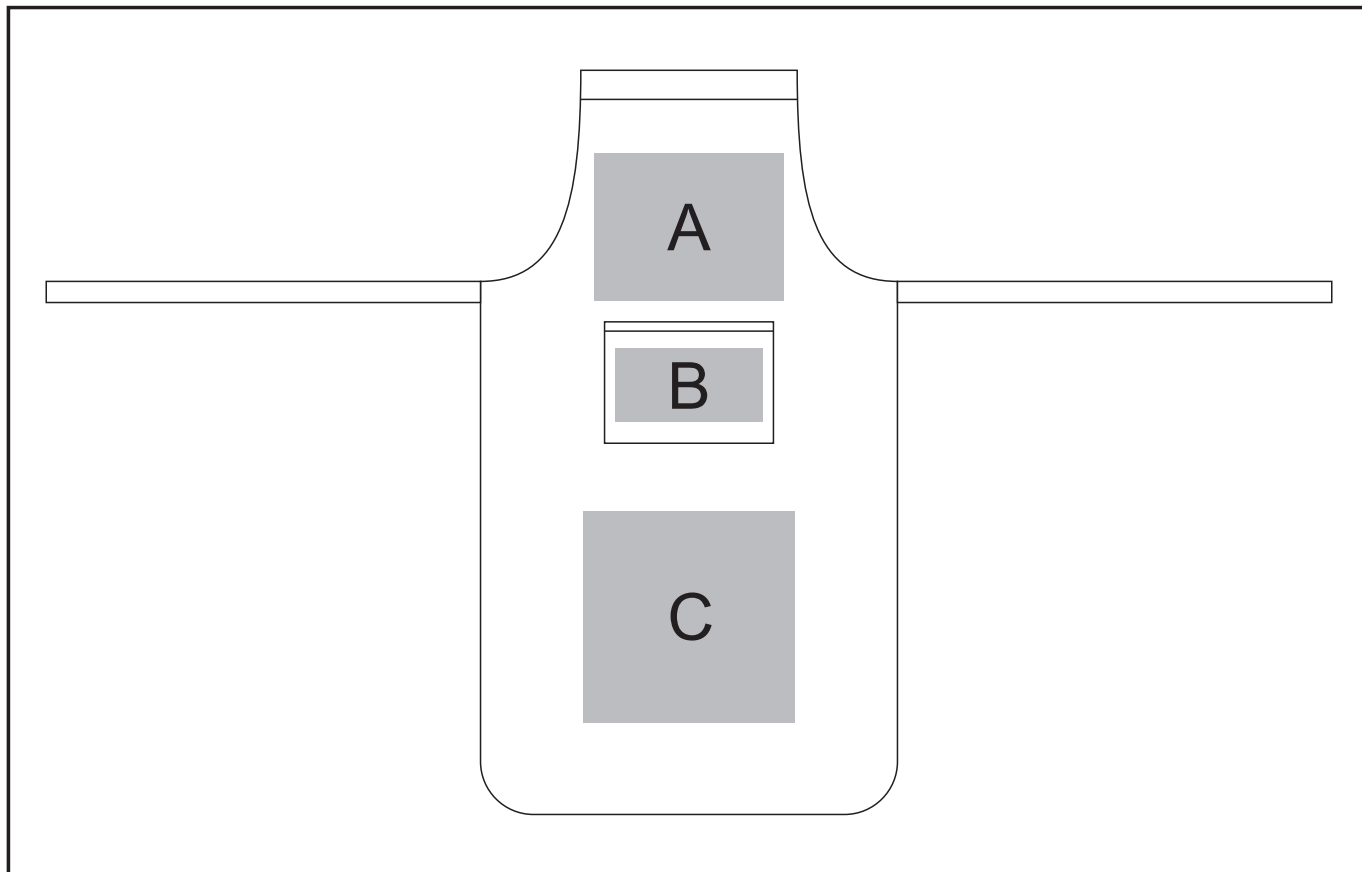

ALT-TRI

Kids Trickle Bib Apron

Need to know:

- Includes 1-Colour, 1-Position Screen Print (setup fee applies)

Branding Options:

Position A

1. Embroidery (EMB) - 9 Colour
Size: 120mm wide x 60mm high
2. Digital Transfer (DTC) - Full Colour
Size: 180mm wide x 140mm high
3. Screen Print (SA) - 1 Colour
Size: 140mm wide x 100mm high

Position C

1. Embroidery (EMB) - 9 Colour
Size: 200mm wide x 200mm high
2. Digital Transfer (DTC) - Full Colour
Size: 200mm wide x 200mm high
3. Screen Print (SA) - 1 Colour
Size: 200mm wide x 150mm high

Position B

1. Digital Transfer (DTC) - Full Colour
Size: 140mm wide x 70mm high
2. Screen Print (SA) - 1 Colour
Size: 100mm wide x 60mm high