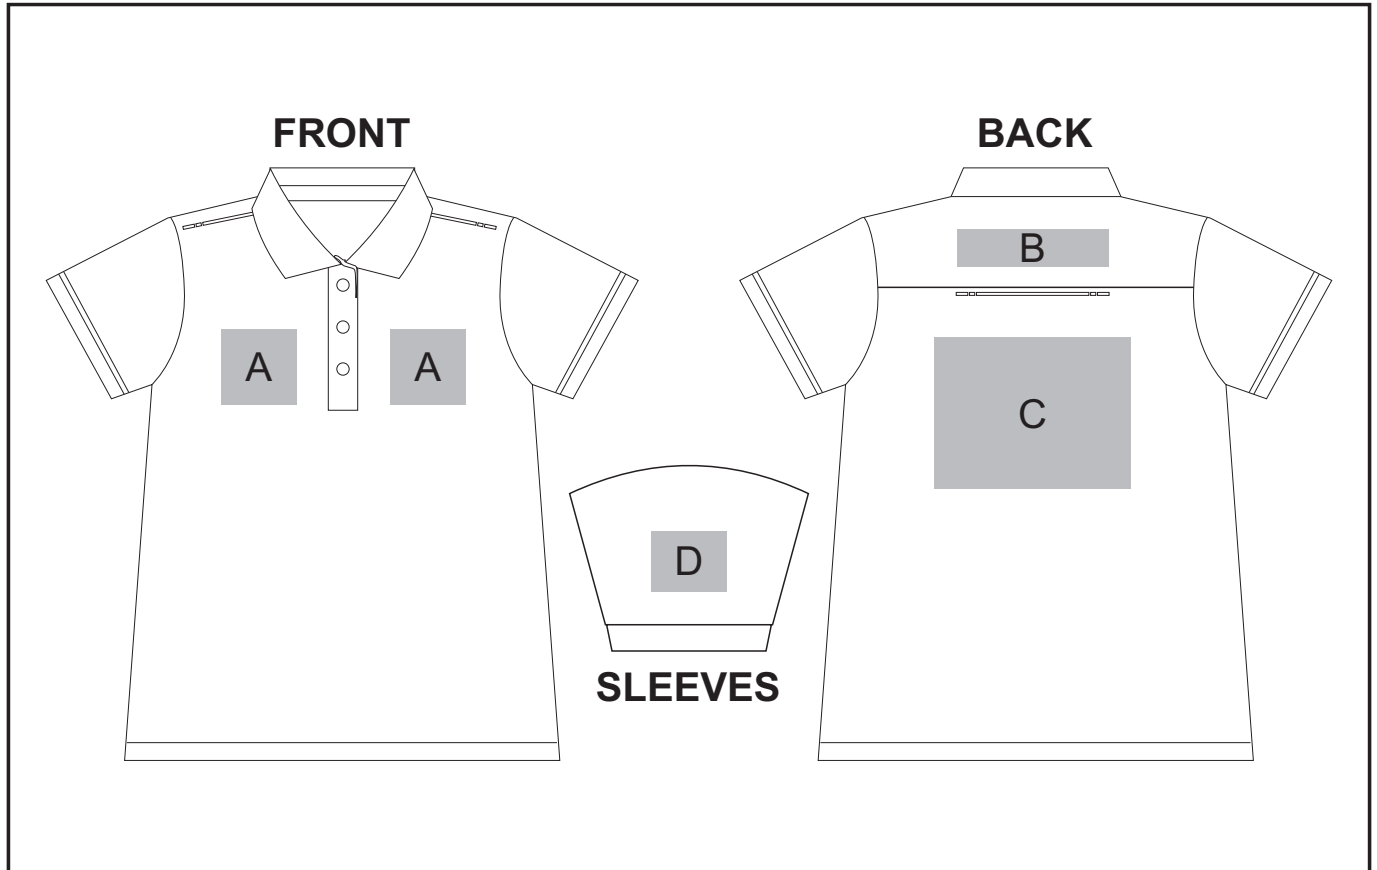

SLAZ-11402

Mens Ultimate Golf Shirt

Also available in

Check Logo24
guide and t's & c's

Need to know:

- Includes 1-Position Embroidery **OR** 1-Position Digital Transfer **OR** 1-Position Deboss **OR** 1-Position Laser Engraving (setup fees apply)
- **No Laser on Black garments.**
- **DTC/EMB inclusive Parameters: Left/Right Chest or Back = 100mm x 100mm**

Branding Options:

Position A

1. Embroidery (EMB) - 9 Colour
  Size: 100mm wide x 100mm high
2. Digital Transfer (DTC) - Full Colour
  Size: 100mm wide x 100mm high
3. Screen Print (SA) - 6 Colour
  Size: 100mm wide x 80mm high
4. Laser Engraving (LG) - Tonal
  Size: 100mm wide x 80mm high
5. Deboss (BOS) - Tonal
  Size: 100mm wide x 60mm high

Position B

1. Digital Transfer (DTC) - Full Colour
  Size: 200mm wide x 50mm high

Position C

1. Embroidery (EMB) - 9 Colour
  Size: 200mm wide x 200mm high
2. Digital Transfer (DTC) - Full Colour
  Size: 210mm wide x 148mm high
3. Screen Print (SA) - 6 Colour
  Size: 260mm wide x 200mm high

Position D

1. Embroidery (EMB) - 9 Colour
  Size: 80mm wide x 80mm high
2. Digital Transfer (DTC) - Full Colour
  Size: 80mm wide x 80mm high
3. Screen Print (SA) - 6 Colour
  Size: 60mm wide x 60mm high
4. Laser Engraving (LG) - Tonal
  Size: 100mm wide x 60mm high
5. Deboss (BOS) - Tonal
  Size: 90mm wide x 60mm high