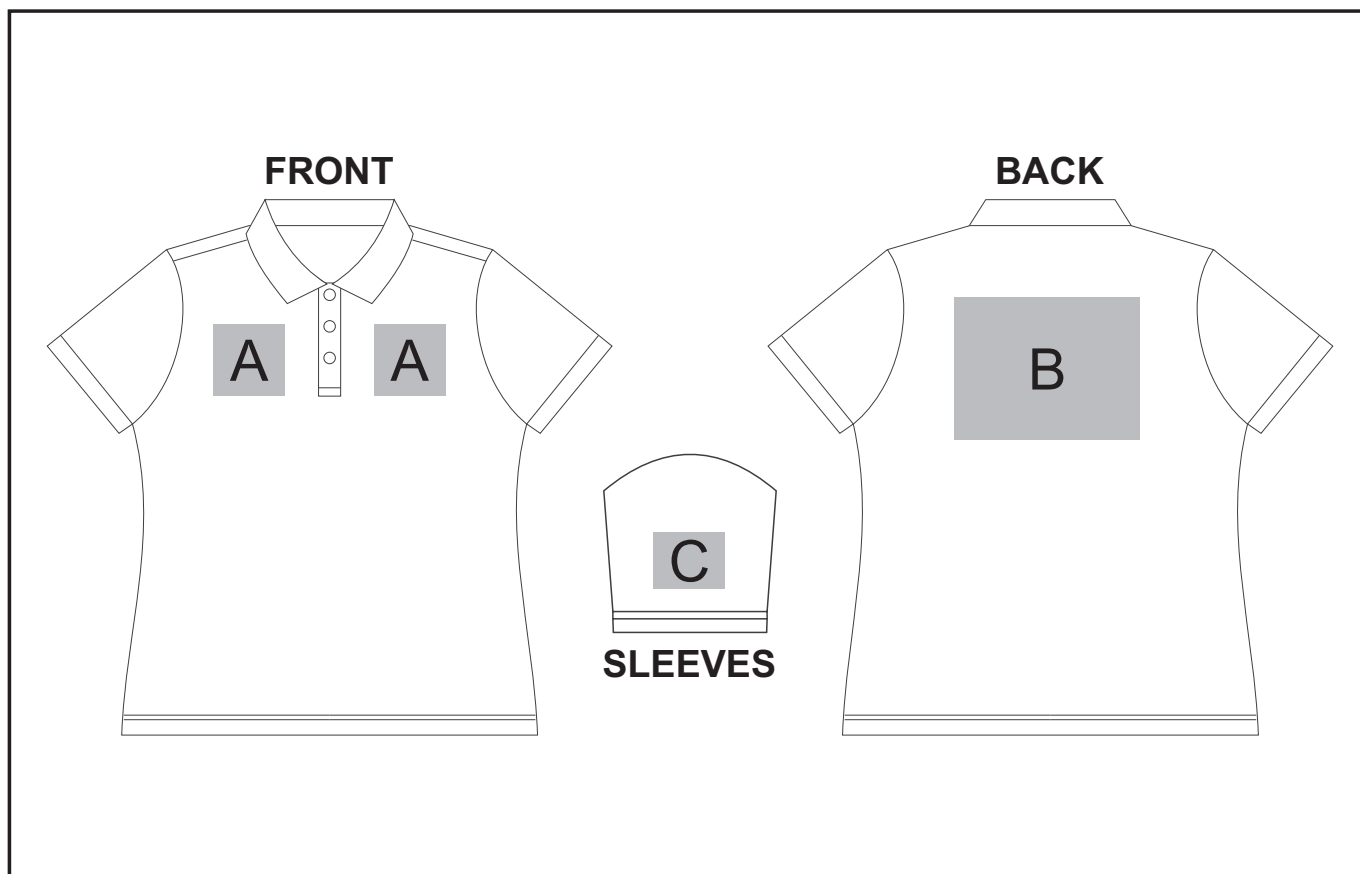

### Need to know:

- Includes 1-Position Embroidery **OR** 1-Position Digital Transfer **OR** 1-Position Deboss **OR** 1-Position Laser Engraving (setup fees apply)
- **No Laser on Black garments.**
- **Sublimation only on white**
- **DTC/EMB inclusive Parameters: Left/Right Chest or Back = 100mm x 100mm**

#### **Position A**

1. Embroidery (EMB) - 9 Colour  
Size: 100mm wide x 100mm high
2. Digital Transfer (DTC) - Full Colour  
Size: 100mm wide x 100mm high
3. Screen Print (SA) - 6 Colour  
Size: 100mm wide x 80mm high
4. Laser Engraving (LG) - Tonal  
Size: 100mm wide x 80mm high
5. Deboss (BOS) - Tonal  
Size: 100mm wide x 60mm high
6. Sublimation (SUB) - Full Colour  
Size: 100mm wide x 80mm high

#### **Position C**

1. Embroidery (EMB) - 9 Colour  
Size: 50mm wide x 50mm high
2. Digital Transfer (DTC) - Full Colour  
Size: 50mm wide x 50mm high
3. Screen Print (SA) - 6 Colour  
Size: 60mm wide x 60mm high
4. Laser Engraving (LG) - Tonal  
Size: 100mm wide x 60mm high
5. Deboss (BOS) - Tonal  
Size: 50mm wide x 30mm high
6. Sublimation (SUB) - Full Colour  
Size: 60mm wide x 60mm high

#### **Position B**

1. Embroidery (EMB) - 9 Colour  
Size: 200mm wide x 200mm high
2. Digital Transfer (DTC) - Full Colour  
Size: 210mm wide x 148mm high
3. Screen Print (SA) - 6 Colour  
Size: 260mm wide x 200mm high
4. Sublimation (SUB) - Full Colour  
Size: 260mm wide x 200mm high